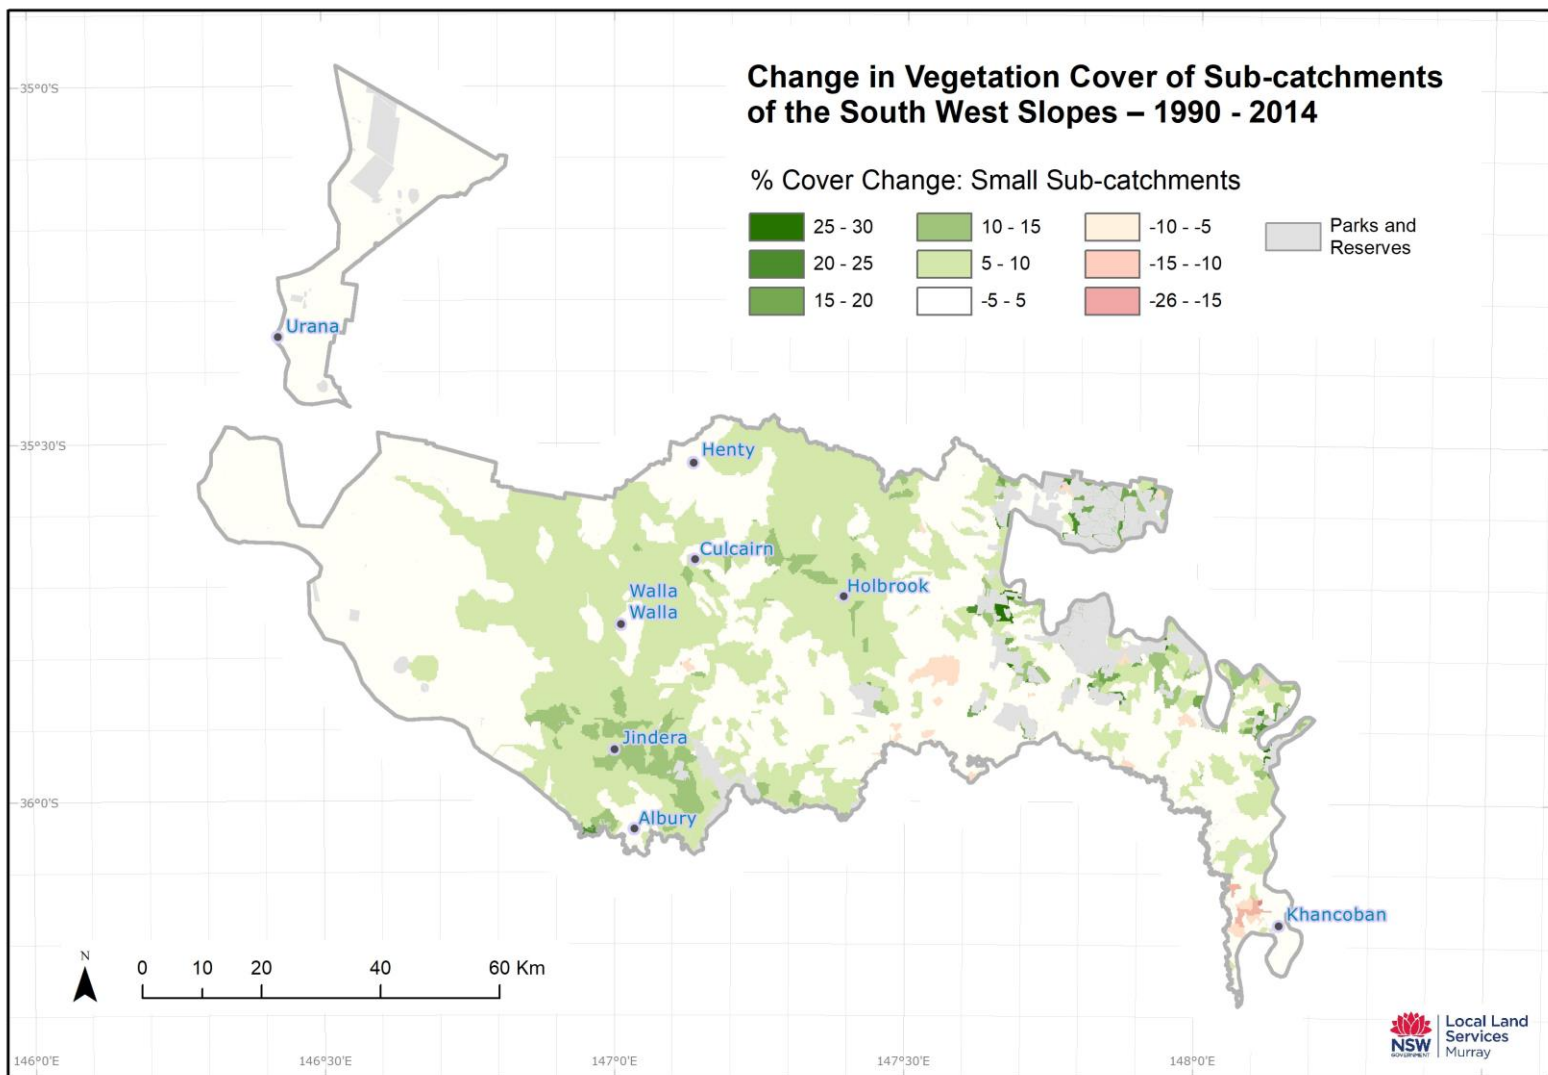

Measuring the success of 30 years of native revegetation efforts

South West Slopes Native Revegetation Audit and Evaluation Project

30 years of revegetation

Over the past 30 years Landcare and Government have worked in partnership to invest in native vegetation restoration across the South West Slopes (SWS) bioregion.

87% of sites, over **18,640 ha** had an average increase of **8%** vegetation cover from 1990-2014

Revegetation sites maintained cover during the 'Millennium Drought' from 2000 to 2010, compared with the surrounding landscape.

Methods

This study used satellite imagery to compare changes in vegetation cover across 2,746 restoration sites (23,634 ha) within the Murray Local Land Services (Murray LLS) area of the SWS bioregion from 1990 to 2014.

Local Land Services

Take home messages

- Restoration efforts in the south west slopes of NSW have been very successful.
- Many of the plantings are less than 10 years old and are still growing.
- This will result in continued increases in vegetation cover over the next 30 years.
- There is a need for consistent data recording for revegetation works to allow for better comparisons of the success of different management techniques.