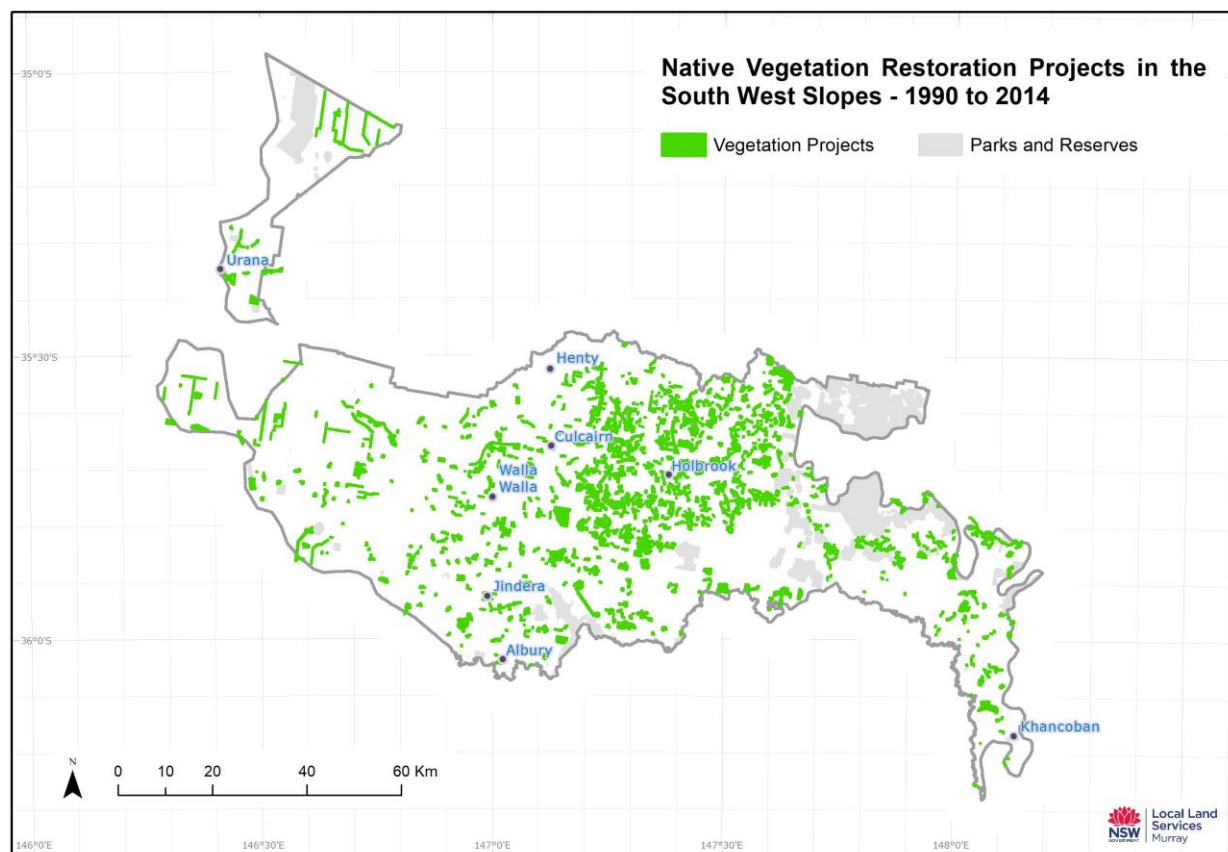

Measuring the success of 30 years of native revegetation efforts

South West Slopes Native Revegetation Audit and Evaluation Project

30 years of revegetation

Over the past 30 years Landcare and Government have worked in partnership to invest in native vegetation restoration across the South West Slopes (SWS) bioregion.

87% of sites, over **18,640 ha** had an average increase of **8%** vegetation cover from 1990-2014

Revegetation sites maintained cover during the 'Millennium Drought' from 2000 to 2010, compared with the surrounding landscape.

Methods

This study used satellite imagery to compare changes in vegetation cover across 2,746 restoration sites (23,634 ha) within the Murray Local Land Services (Murray LLS) area of the SWS bioregion from 1990 to 2014.

Local Land Services

Take home messages

- Restoration efforts in the south west slopes of NSW have been very successful.
- Many of the plantings are less than 10 years old and are still growing.
- This will result in continued increases in vegetation cover over the next 30 years.
- There is a need for consistent data recording for revegetation works to allow for better comparisons of the success of different management techniques.